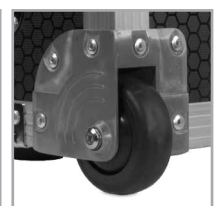

### FEATURES

- Fits: 1x Pioneer XDJ-XZ, DDJ-RZX/ SZ2, Numark NS7III
- Improved powder coated and anodized hardware
- High density diamond embossed EVA foam & carpeted protective padding
- Dual anchor rivets with included washer
- Convenient 80 mm space at rear for connections & PSU storage
- Removable cable & PSU storage cover panel
- Removable front and rear access panel
- Built-in corner wheels with high quality in-line skate bearings for convenient transport
- Includes adjustable foam pads to fit various controllers
- Heavy duty construction of 9 mm thick plywood
- Laminated in a black finish with a honeycomb/hexagonal "Stage Grip" pattern
- Extra-wide solid aluminum profiles
- High grade aluminium UDG logo plate
- UDG heavy-duty spring-loaded handles
- Secure stacking due to stackable ball corners
- Sturdy construction
- Recessed butterfly twist latch lock

Improved powder coated  
and anodized hardware

Laminated in a black finish  
with a honeycomb/hexagonal  
"Stage Grip" pattern

UDG heavy-duty  
spring-loaded handles

Removable front & rear  
access panel

Built-in corner wheels  
with high quality in-line  
skate bearings

Removable cable & PSU  
storage cover panel

High density diamond  
embossed EVA foam &  
carpeted protective padding

Includes adjustable foam  
pads to fit various  
controllers